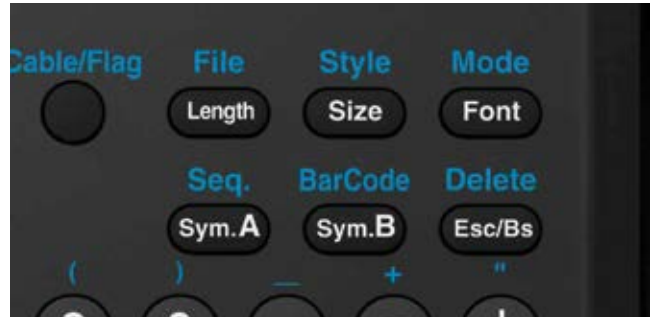

LW-PX350

Portable • Pragmatic • Productive

The Epson LABELWORKS LW-PX350 offers a low-cost, portable wire-marking, bar-code and general-identification label solution for creating custom and compliant labels up to 3/4" (18 mm) wide. Its compact design and powerful features make it easy to quickly produce clear identification labels for a variety of industrial applications including wires, equipment, tool boxes, storage bins, or other assets. With special-function hot keys and a strong automatic cutter, the LW-PX350 offers extraordinary flexibility to print on a variety of materials such as magnetic tape, heat shrink tube and resilient vinyl tapes. Best of all, the LW-PX350 is backed by the Epson LABELWORKS industry-best lifetime warranty.

Automatic Full-Cut

While other compact printers typically require you to cut your labels manually, the LW-PX350 takes convenience to the next level and auto-cuts labels for maximum efficiency.

Hot Keys

Industry-specific hot keys built into the LW-PX350 save time while labeling. Plus you can quickly access 8 pre-loaded bar codes, hundreds of industrial symbols, fonts, templates and styles, and an alphanumeric serialization function to make formatting your professional industrial labels a breeze.